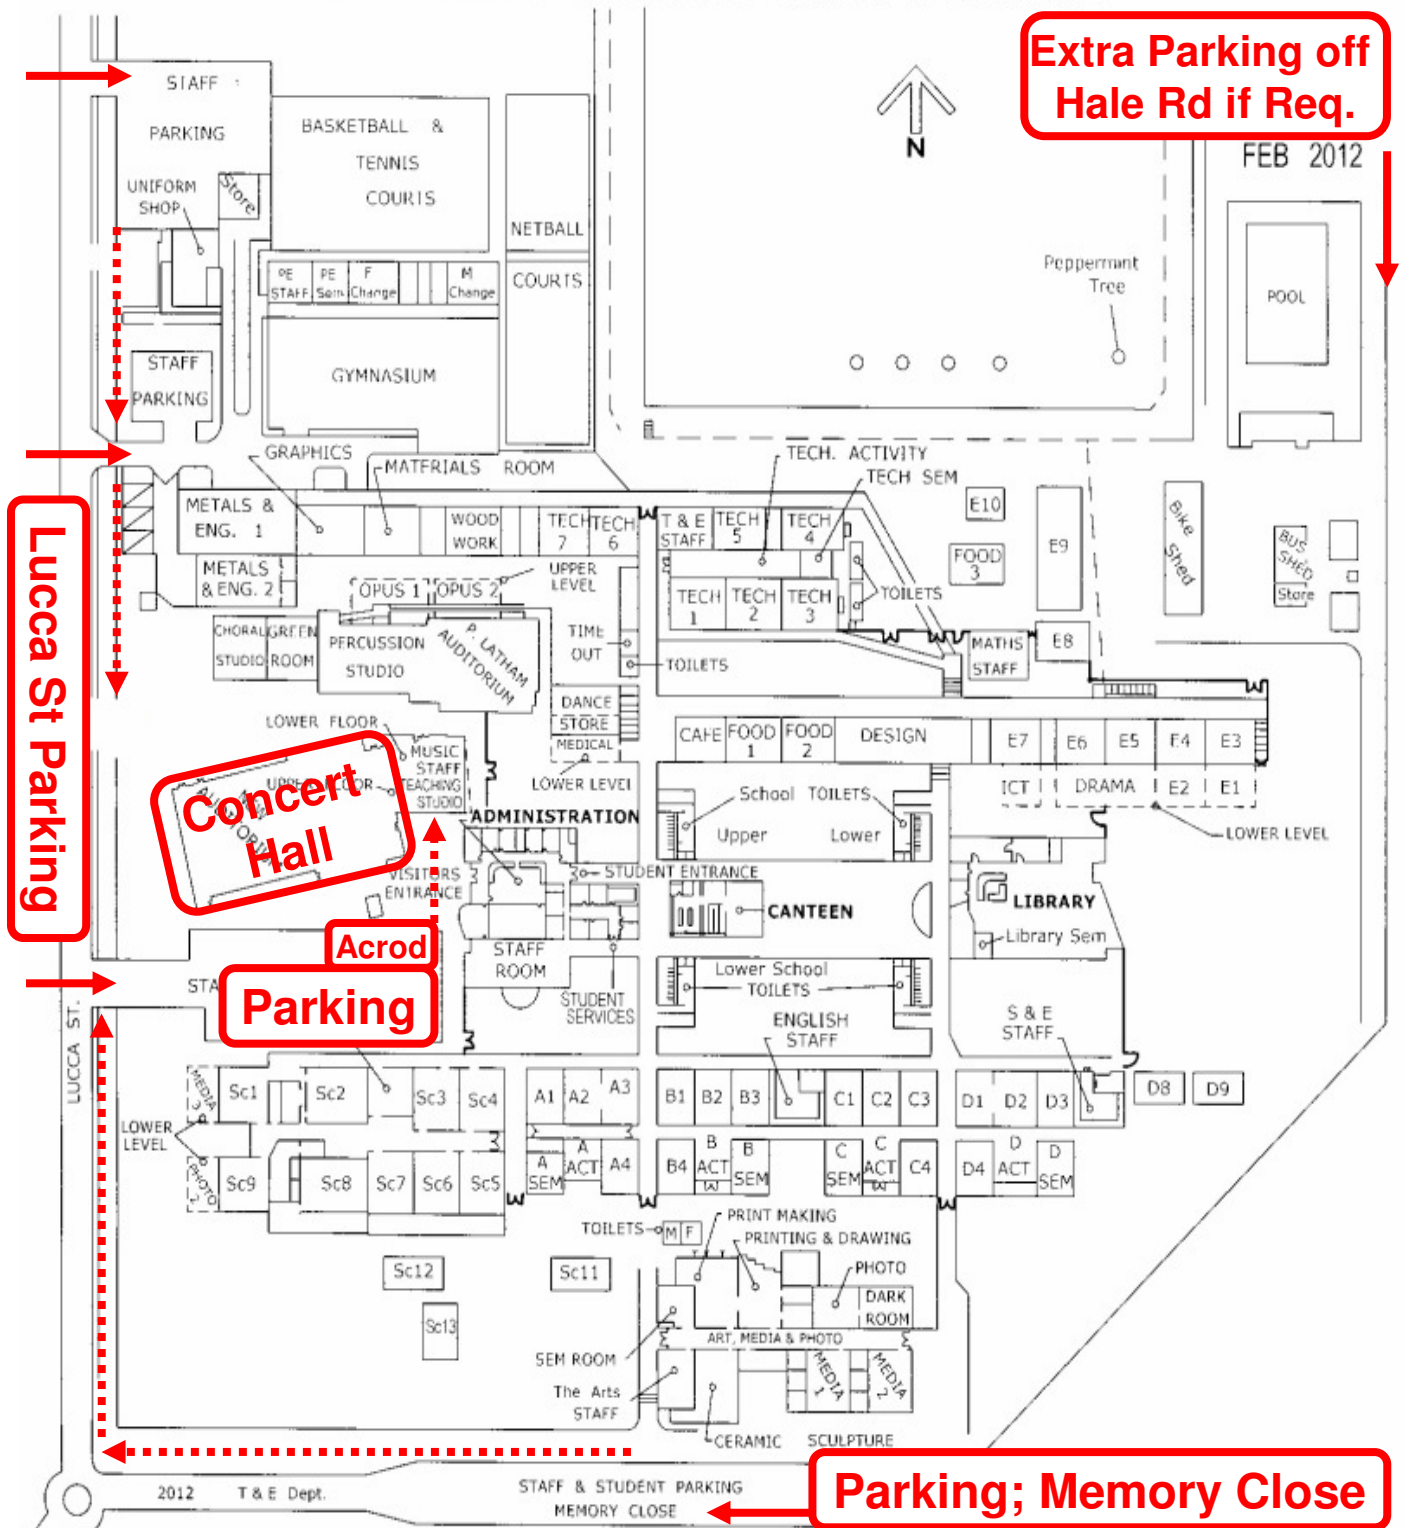

# CHURCHLANDS SENIOR HIGH SCHOOL

**PARKING BAYS:** Within venue grounds there are **158 parking bays** and **3 wheel chair bays** available in separately accessible car parks along Lucca Street and Memory Close. In addition there is ample street parking along Lucca Street, on the school side, and an extra car park off Hale Road, near the pool, if required.

**TAXI ACCESS:** 131 330. Pickup and drop off bays are available outside the Concert Hall, next to the ACROD parking bays

**TRANSPERTH** 13 62 13 [www.transperth.wa.gov.au](http://www.transperth.wa.gov.au)

The nearest train station is **Stirling Train Station** (on the Joondalup line) which connects to **Bus Route 99**, stopping at Hale Road (stop # 11483) near Lucca Street.

Also, **Bus Route 92** departs from Wellington Street Bus Station in PERTH travelling to City Beach via Hale Road. Bus Route also departs from Cambridge Street, before Northwood Street (stop # 12728), near the West Leederville Train Station (on the FREMANTLE train line). Please contact Transperth directly for current timetables.