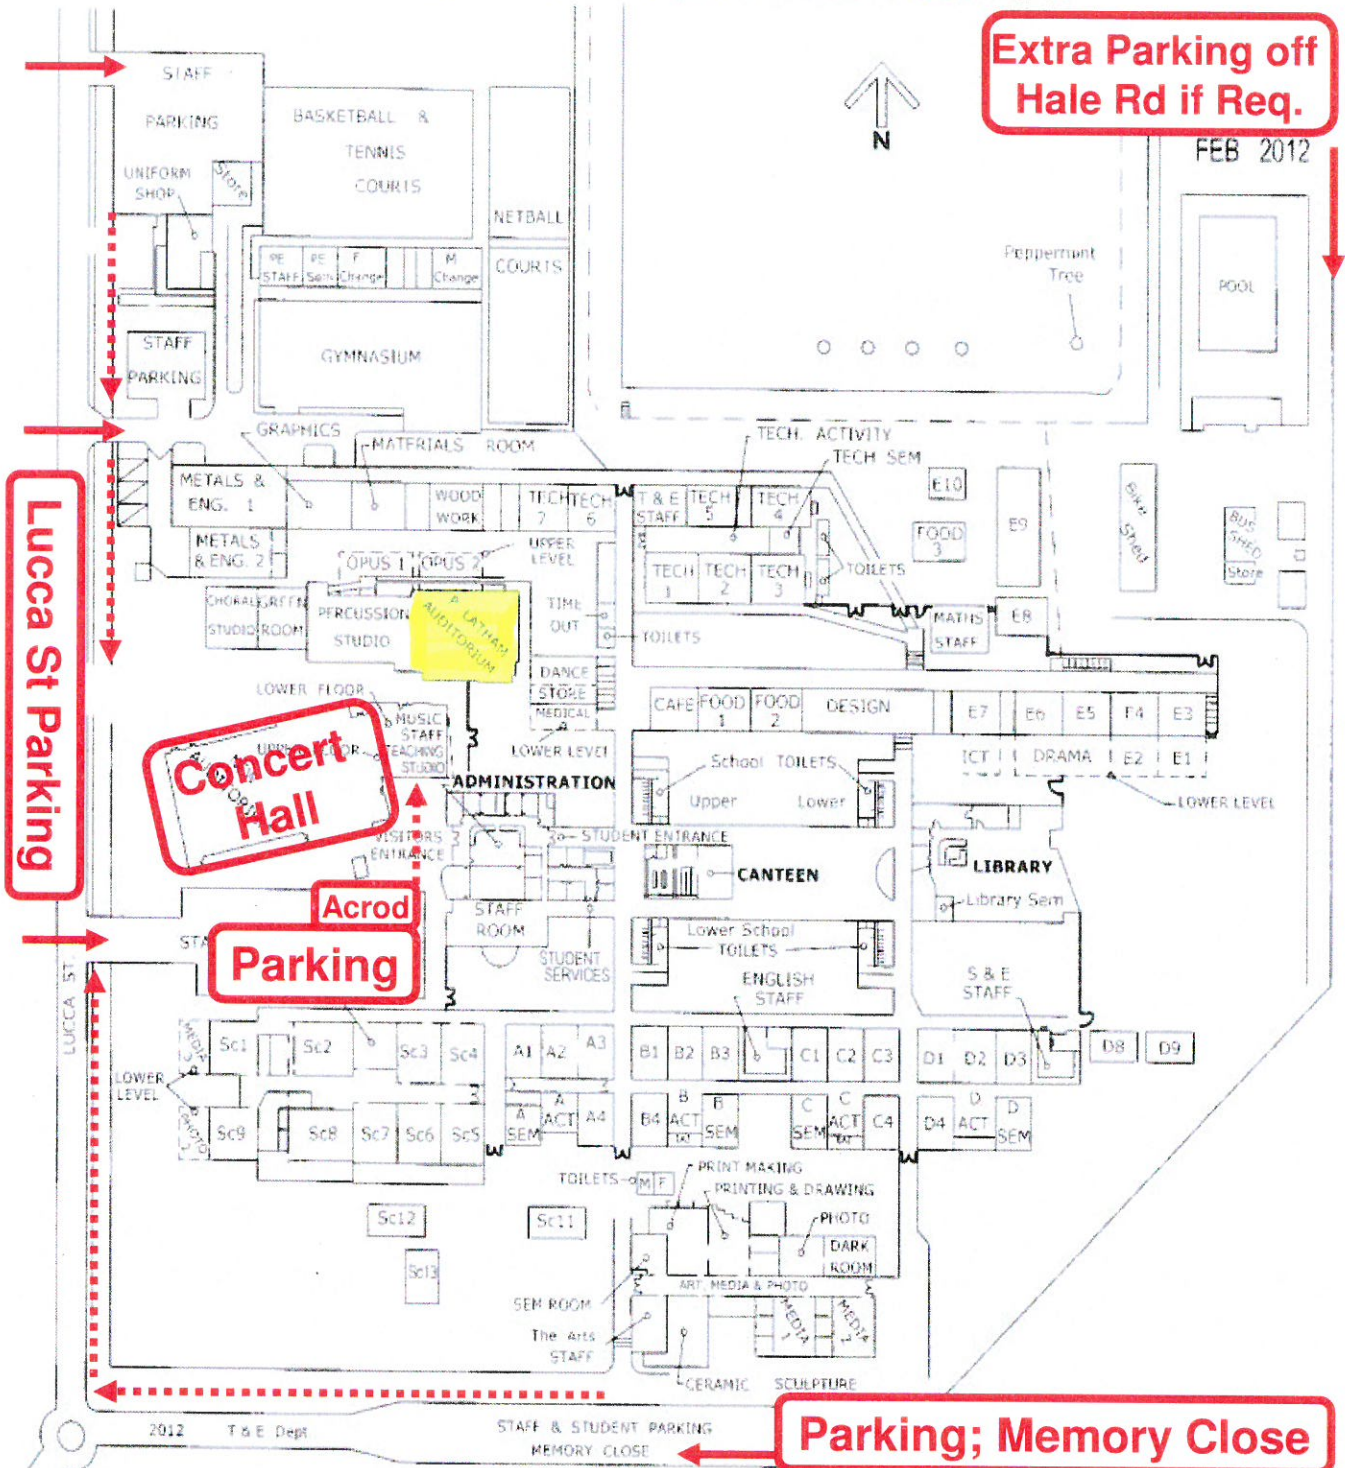

# CHURCHLANDS SENIOR HIGH SCHOOL

**PARKING BAYS:** Within venue grounds there are 158 parking bays and 3 wheel chair bays available in separately accessible car parks along Lucca Street and Memory Close. In addition there is ample street parking along Lucca Street, on the school side, and an extra car park off Hale Road, near the pool, if required.

**TAXI ACCESS:** 131 330. Pickup and drop off bays are available outside the Concert Hall, next to the ACROD parking bays

**TRANSPERTH** 13 62 13 [www.transperth.wa.gov.au](http://www.transperth.wa.gov.au)

The nearest train station is **Stirling Train Station** (on the Joondalup line) which connects to **Bus Route 99**, stopping at Hale Road (stop # 11483) near Lucca Street.

Also, **Bus Route 92** departs from Wellington Street Bus Station in PERTH travelling to City Beach via Hale Road. Bus Route also departs from Cambridge Street, before Northwood Street (stop # 12728), near the West Leederville Train Station (on the FREMANTLE train line). Please contact Transperth directly for current timetables.